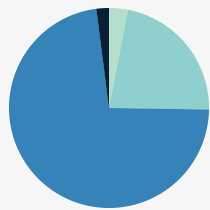

The DC School Report Card gives families a look into all public schools in the District of Columbia. Start here to learn more about how public schools in DC are preparing all students for success in the next grade, college, and careers.

School Offerings

- ✓ Arts Integration
- ✓ Blended Learning
- ✓ Career and Technical Education

Demographics & Enrollment

American Indian/Alaskan	0.00%
Asian	3.00%
Black/African-American	22.00%
Hawaiian/Pacific Islander	0.00%
Hispanic/Latino, any race	72.00%
Two or more races	0.00%
White	2.00%