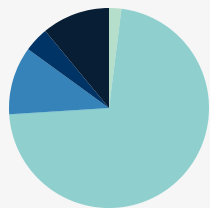

Duke Ellington School of the Arts

2019 Report Card

Star Rating ★★☆☆☆

579.00 Students Enrolled

Grade 9 - Grade 12

Location	Principal	Parent Organization Representative
3500 R St. NW Washington, DC 20007 District of Columbia Public Schools http://www.ellingtonschool.org	Sandi Logan	Not Provided

The DC School Report Card gives families a look into all public schools in the District of Columbia. Start here to learn more about how public schools in DC are preparing all students for success in the next grade, college, and careers.

Message from the School

Duke Ellington School of the Arts is the only high school in the District of Columbia that combines a full college-preparatory curriculum with intensive pre-professional arts training. With the support of its partners, Ellington serves diverse and talented students from all wards of the city. Students are admitted through an audition and interview process into one of eight majors.

School Offerings

- ✓ Advanced Placement
- ✓ Arts Integration
- ✓ Dual College Enrollment
- ✓ Extended Day

Demographics & Enrollment

American Indian/Alaskan	0.00%
Asian	2.00%
Black/African-American	72.00%
Hawaiian/Pacific Islander	0.00%
Hispanic/Latino, any race	11.00%
Two or more races	4.00%
White	11.00%

At Risk	26.00%
Children in Foster Care	0.00%
English Learners	1.00%
Homeless Children and Youth	1.00%
Migrant students	0.00%
Military Connected	1.00%
Students with Disabilities	8.00%

Before/After School Care

Before School care	No
After School care	No

Teacher Experience

	School	DC
2+ Years	100.00%	88.00%